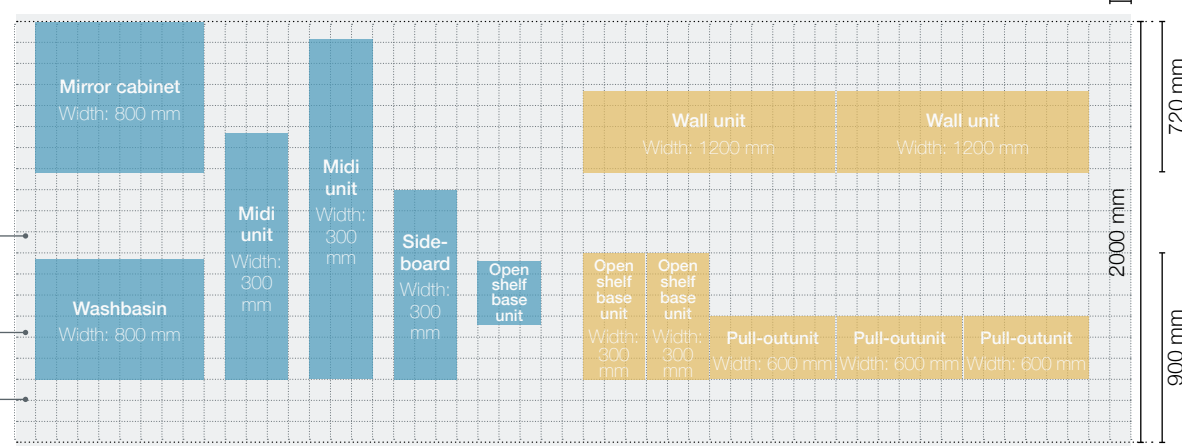

Accessories

Mirror with horizontal LED light window 1 sandblasted LED light window, LED 12 V DC, 2700-6500 K, 1 Emotion touch dimmer, 1 LED converter 15 W 112 V DC IP 44 height: 860 mm, depth: 24 mm SRLH 60 / 80, item no. 15176 / 15177	Width: 60 cm 80 cm 90 cm 100 cm ☐ ☐ ☐ ☐	Sirio Long LED niche light set 3 LED lights including Emotion dimmer, stainless steel appearance LNSRL set, item no. 5987	Sirio Long LED niche light for mounting under wall units, stainless steel appearance LNSRL, item no. 5986

For a quick and easy solution – be inspired by nobilia's design examples.

Living Example

Set consists of:
2 wall units
2 open shelf base units
3 base units
2 top shelves
5 handles

Be creative and plan your nobilia elements living space.

For easy planning, all units are divided into a grid system of 100 mm widths. Combine elements and create your own living space. The solution for every home

Just combine. Start living straight away.

Bathroom

Colours – please tick

Alpine White ☒ Front 332 Touch Alpine White super matt ☒ Carcase 193 Alpine White ☒ Handle Metal Handle 263, stainless steel finish ☒ Handle drilling Handles centred horizontally

Alpine White ☐ Oak ☐ Concrete ☐ Top shelf for base units 193 Alpine White, 192 Oak Provence reproduction or 354 Concrete Slate Grey reproduction, Furniture depth: 461 mm, thickness: 16 mm
Item no. 16881 / 16882 / 16883 / 16884 / 16885 / 16886 / 16887 / 16888 / 16889 / 16890

Width: 300 mm 600 mm 800 mm 900 mm 1100 mm 1200 mm 1400 mm 1500 mm 1600 mm 1800 mm

Alpine White ☐ Oak ☐ Concrete ☐ Top shelf for midi units and sideboard 193 Alpine White, 192 Oak Provence reproduction or 354 Concrete Slate Grey reproduction, furniture width: 300 mm, furniture depth: 320 mm, thickness: 16 mm
item no. 16880

Select and indicate the desired quantity

Base units

Bathroom washbasin cabinet 1 internal panel, 1 drawer with pull-out panel, with wooden back panel, cut-out 9381, siphon recess height: 288 mm, depth: 461 mm Washbasin required. EMAS 60-29 / 80-29, item no. 2315 / 2316	Width: 30 cm 60 cm 80 cm 120 cm ☐ ☐ ☐ ☐	Bathroom washbasin cabinet 1 internal panel, 1 drawer with pull-out panel, 1 pull-out with wooden back panel cut-out 9381, siphon recess height: 576 mm, depth: 461 mm Washbasin required. EMASA 60-58 / 80-58, item no. 2838 / 2839	Width: 30 cm 60 cm 80 cm 120 cm ☐ ☐ ☐ ☐
Pull-out unit 1 pull-out height: 288 mm, depth: 461 mm Top shelf required. BLA 60-29 / 80-29, item no. 2325 / 2326	Width: 30 cm 60 cm 80 cm 120 cm ☐ ☐ ☐ ☐	Pull-out unit 2 pull-outs height: 576 mm, depth: 461 mm Top shelf required. BLA 60-58 / 80-58, item no. 2845 / 2846	Width: 30 cm 60 cm 80 cm 120 cm ☐ ☐ ☐ ☐
Open shelf base unit height: 288 mm, depth: 482 mm Top shelf required. BUR 30-29, item no. 2331	Width: 30 cm 60 cm 80 cm 120 cm ☐ ☐ ☐ ☐	Open shelf base unit height: 576 mm, depth: 482 mm Top shelf required. BUR 30-58, item no. 2982	Width: 30 cm 60 cm 80 cm 120 cm ☐ ☐ ☐ ☐

Midi units

Midi unit
1 door, 1 pull-out,
1 door, 3 shelves,
height: 1584 mm,
depth: 320 mm
Top shelf required.
BMA 30-158, item no. 2950

Hinge Right ☐ ☐
Hinge Left ☐ ☐

Sideboard

Sideboard
1 pull-out, 1 door, 1 shelf,
height: 864 mm,
depth: 320 mm
Top shelf required.
BBA 30-86, item no. 2930

Hinge Right ☐ ☐
Hinge Left ☐ ☐

Wall units