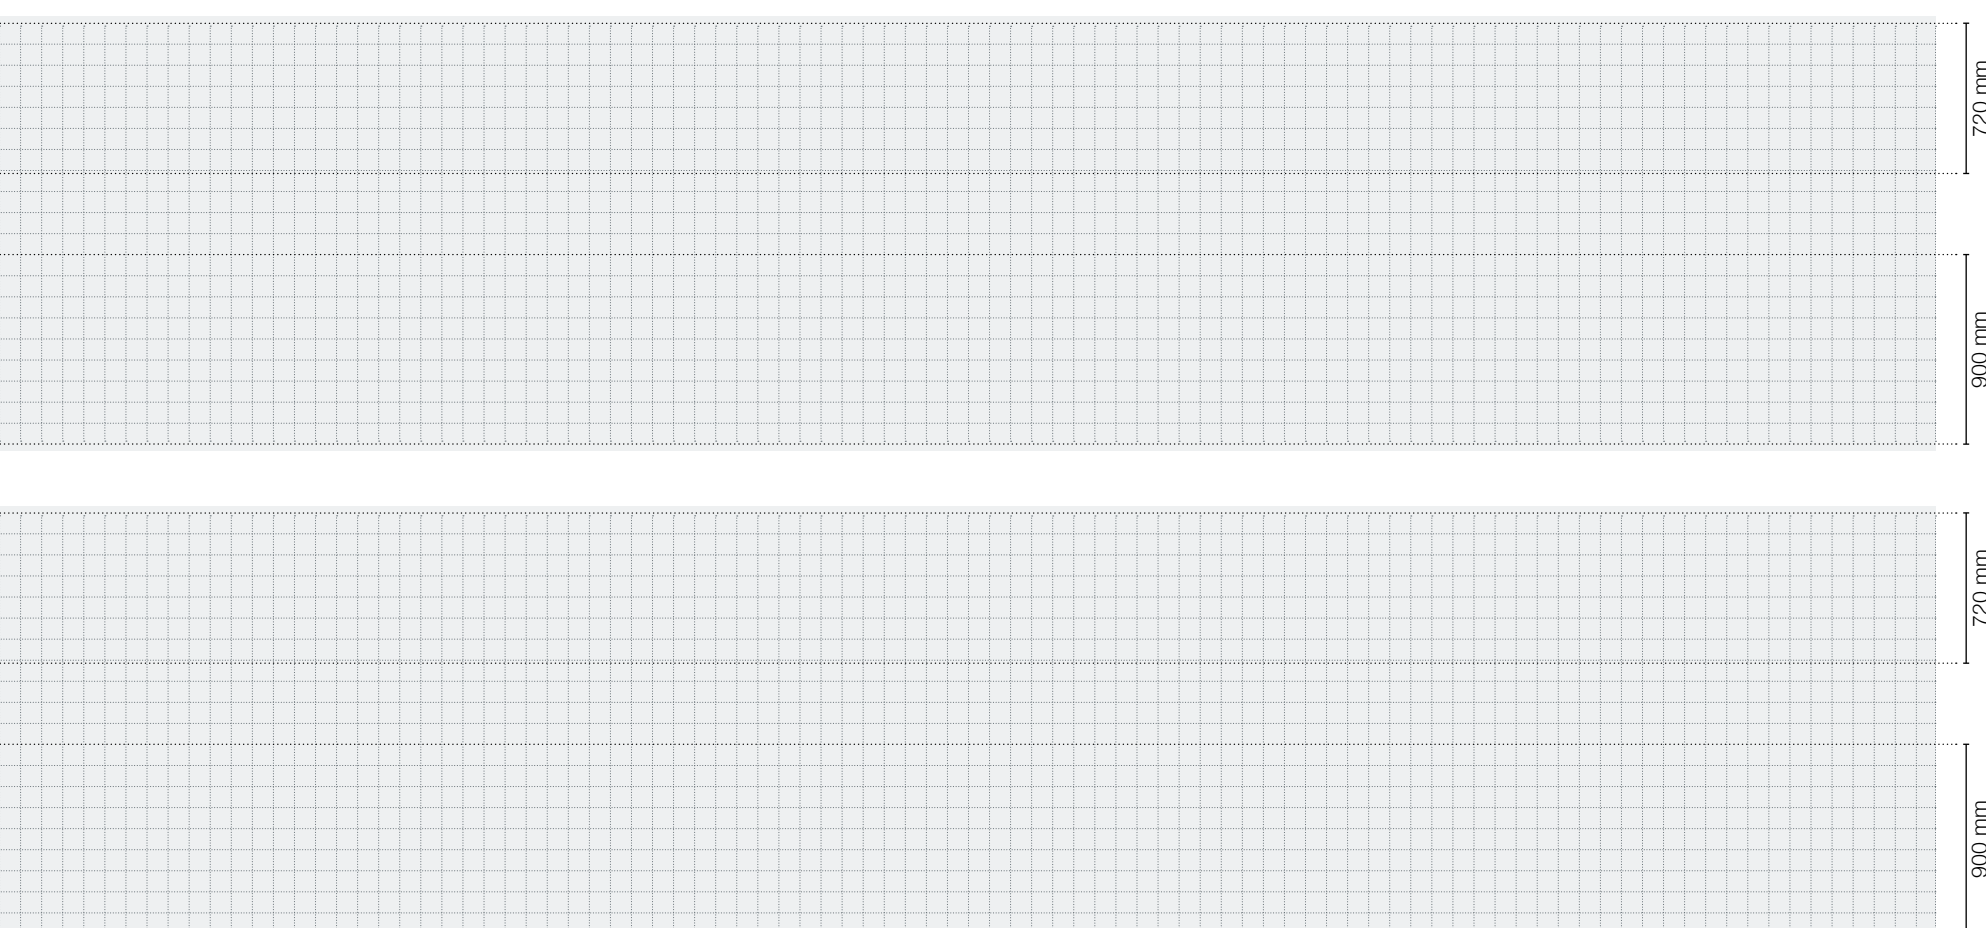

Accessories

Mirror with horizontal LED light window 1 sandblasted LED light window, LED 12 V DC, 2700-6500 K, 1 Emotion touch dimmer, 1 LED converter 15 W 112 V DC IP 44 height: 860 mm, depth: 24 mm SRLH 60 / 80, item no. 15176 / 15177	Width: 60 cm 80 cm 90 cm 100 cm ☐ ☐ ☐ ☐	Sirio Long LED niche light set 3 LED lights including Emotion dimmer, stainless steel appearance LNSRL set, item no. 5987	Sirio Long LED niche light for mounting under wall units, stainless steel appearance LNSRL, item no. 5986

For a quick and easy solution – be inspired by nobilia's design examples.

Living Example

Set consists of:
2 wall units
2 open shelf base units
3 base units
2 top shelves
5 handles

Be creative and plan your nobilia elements living space.

For easy planning, all units are divided into a grid system of 100 mm widths. Combine elements and create your own living space. The solution for every home

Just combine. Start living straight away.

Bathroom

Colours – please tick

Alpine White ☒ Front 332 Touch Alpine White super matt ☒ Carcase 193 Alpine White ☒ Handle Metal Handle 263, stainless steel finish ☒ Handle drilling Handles centred horizontally

Alpine White ☐ Oak ☐ Concrete ☐ Top shelf for base units 193 Alpine White, 192 Oak Provence reproduction or 354 Concrete Slate Grey reproduction, Furniture depth: 461 mm, thickness: 16 mm
Item no. 16881 / 16882 / 16883 / 16884 / 16885 / 16886 / 16887 / 16888 / 16889 / 16890

Width: 300 mm 600 mm 800 mm 900 mm 1100 mm 1200 mm 1400 mm 1500 mm 1600 mm 1800 mm

Alpine White ☐ Oak ☐ Concrete ☐ Top shelf for midi units and sideboard 193 Alpine White, 192 Oak Provence reproduction or 354 Concrete Slate Grey reproduction, furniture width: 300 mm, furniture depth: 320 mm, thickness: 16 mm
item no. 16880

Select and indicate the desired quantity

Base units

Bathroom washbasin cabinet 1 internal panel, 1 drawer with pull-out panel, with wooden back panel, cut-out 9381, siphon recess height: 288 mm, depth: 461 mm Washbasin required. EMAS 60-29 / 80-29, item no. 2315 / 2316	Width: 30 cm 60 cm 80 cm 120 cm ☐ ☐ ☐ ☐	Bathroom washbasin cabinet 1 internal panel, 1 drawer with pull-out panel, 1 pull-out with wooden back panel cut-out 9381, siphon recess height: 576 mm, depth: 461 mm Washbasin required. EMASA 60-58 / 80-58, item no. 2838 / 2839	Width: 30 cm 60 cm 80 cm 120 cm ☐ ☐ ☐ ☐
Pull-out unit 1 pull-out height: 288 mm, depth: 461 mm Top shelf required. BLA 60-29 / 80-29, item no. 2325 / 2326	Width: 30 cm 60 cm 80 cm 120 cm ☐ ☐ ☐ ☐	Pull-out unit 2 pull-outs height: 576 mm, depth: 461 mm Top shelf required. BLA 60-58 / 80-58, item no. 2845 / 2846	Width: 30 cm 60 cm 80 cm 120 cm ☐ ☐ ☐ ☐
Open shelf base unit height: 288 mm, depth: 482 mm Top shelf required. BUR 30-29, item no. 2331	Width: 30 cm 60 cm 80 cm 120 cm ☐ ☐ ☐ ☐	Open shelf base unit height: 576 mm, depth: 482 mm Top shelf required. BUR 30-58, item no. 2982	Width: 30 cm 60 cm 80 cm 120 cm ☐ ☐ ☐ ☐

Midi units

Midi unit
1 door, 1 pull-out,
1 door, 3 shelves,
height: 1584 mm,
depth: 320 mm
Top shelf required.
BMA 30-158, item no. 2950

Hinge Right ☐ ☐
Hinge Left ☐ ☐

Sideboard

Sideboard
1 pull-out, 1 door, 1 shelf,
height: 864 mm,
depth: 320 mm
Top shelf required.
BBA 30-86, item no. 2930

Hinge Right ☐ ☐
Hinge Left ☐ ☐

Wall units